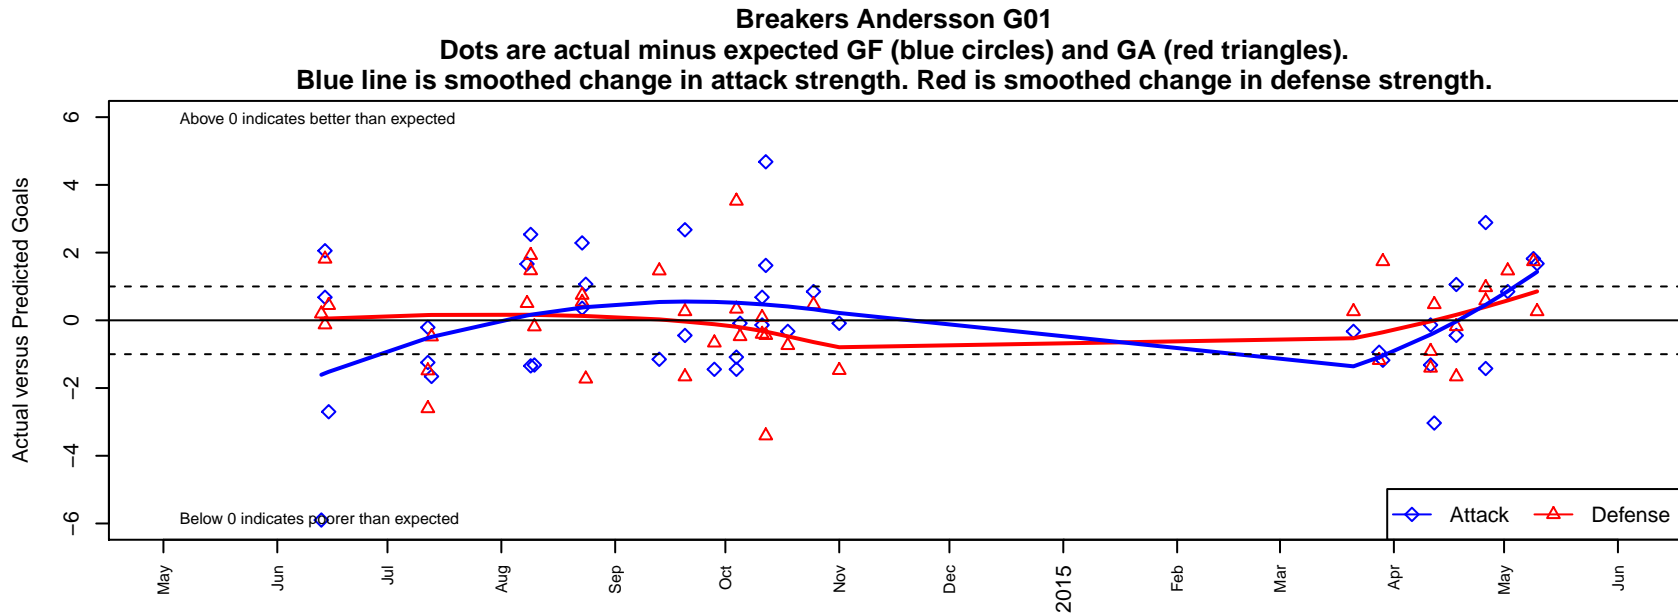

## Breakers Andersson G01

Breakers SC  
 Spokane, WA  
 G01 total strength=823  
 attack=1.64 defense=0.71  
 fall league = PSPL–Inland Div 1 U14  
 spr league = Spr PSPL–Inland Div 1 U14  
 notes= white

**attack and defense variance (black dot)  
relative to other teams  
and top 10 in region**

**attack and defense rating  
relative to others at age  
and all opponents in last 13 months**

**Performance relative to 13 month average**