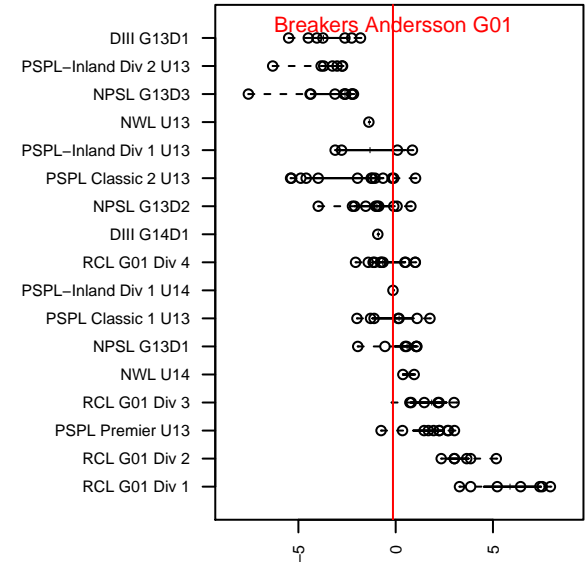

## Breakers Andersson G01

Breakers SC  
 Spokane, WA  
 G01 total strength=823  
 attack=1.64 defense=0.71  
 fall league = PSPL–Inland Div 1 U14  
 spr league = Spr PSPL–Inland Div 1 U14  
 notes= white

alt names used:  
 Breakers Murphy G01  
 BREAKERS G01 Murphy  
 Breaker Girls 01 Andersson  
 BREAKERS G01 Murphy  
 Breaker Girls 01 Andersson  
 BREAKERS G01 Murphy  
 Breaker Girls 01 Andersson  
 BREAKERS ANDERSSON (WA)  
 BREAKERS G01 Murphy  
 Breaker Girls 01 Andersson  
 BREAKERS ANDERSSON (WA)

Venues played:  
 2014 Olivia Chaffin GU13  
 2014 Seattle Cup GU13  
 2014 Les Schwab NW Cup U13 Gold / Silver U  
 2014 River City Challenge U13  
 2014 PSPL–Inland Div 1 U14  
 2014 Wenatchee Apple Cup GU13 Gold  
 2014 Spr PSPL–Inland Div 1 U14  
 2014 WA Cup GU13 Silver/Bronze U13

**attack and defense variance (black dot)  
relative to other teams  
and top 10 in region**

**attack and defense rating  
relative to others at age  
and all opponents in last 13 months**

**Performance relative to 13 month average**